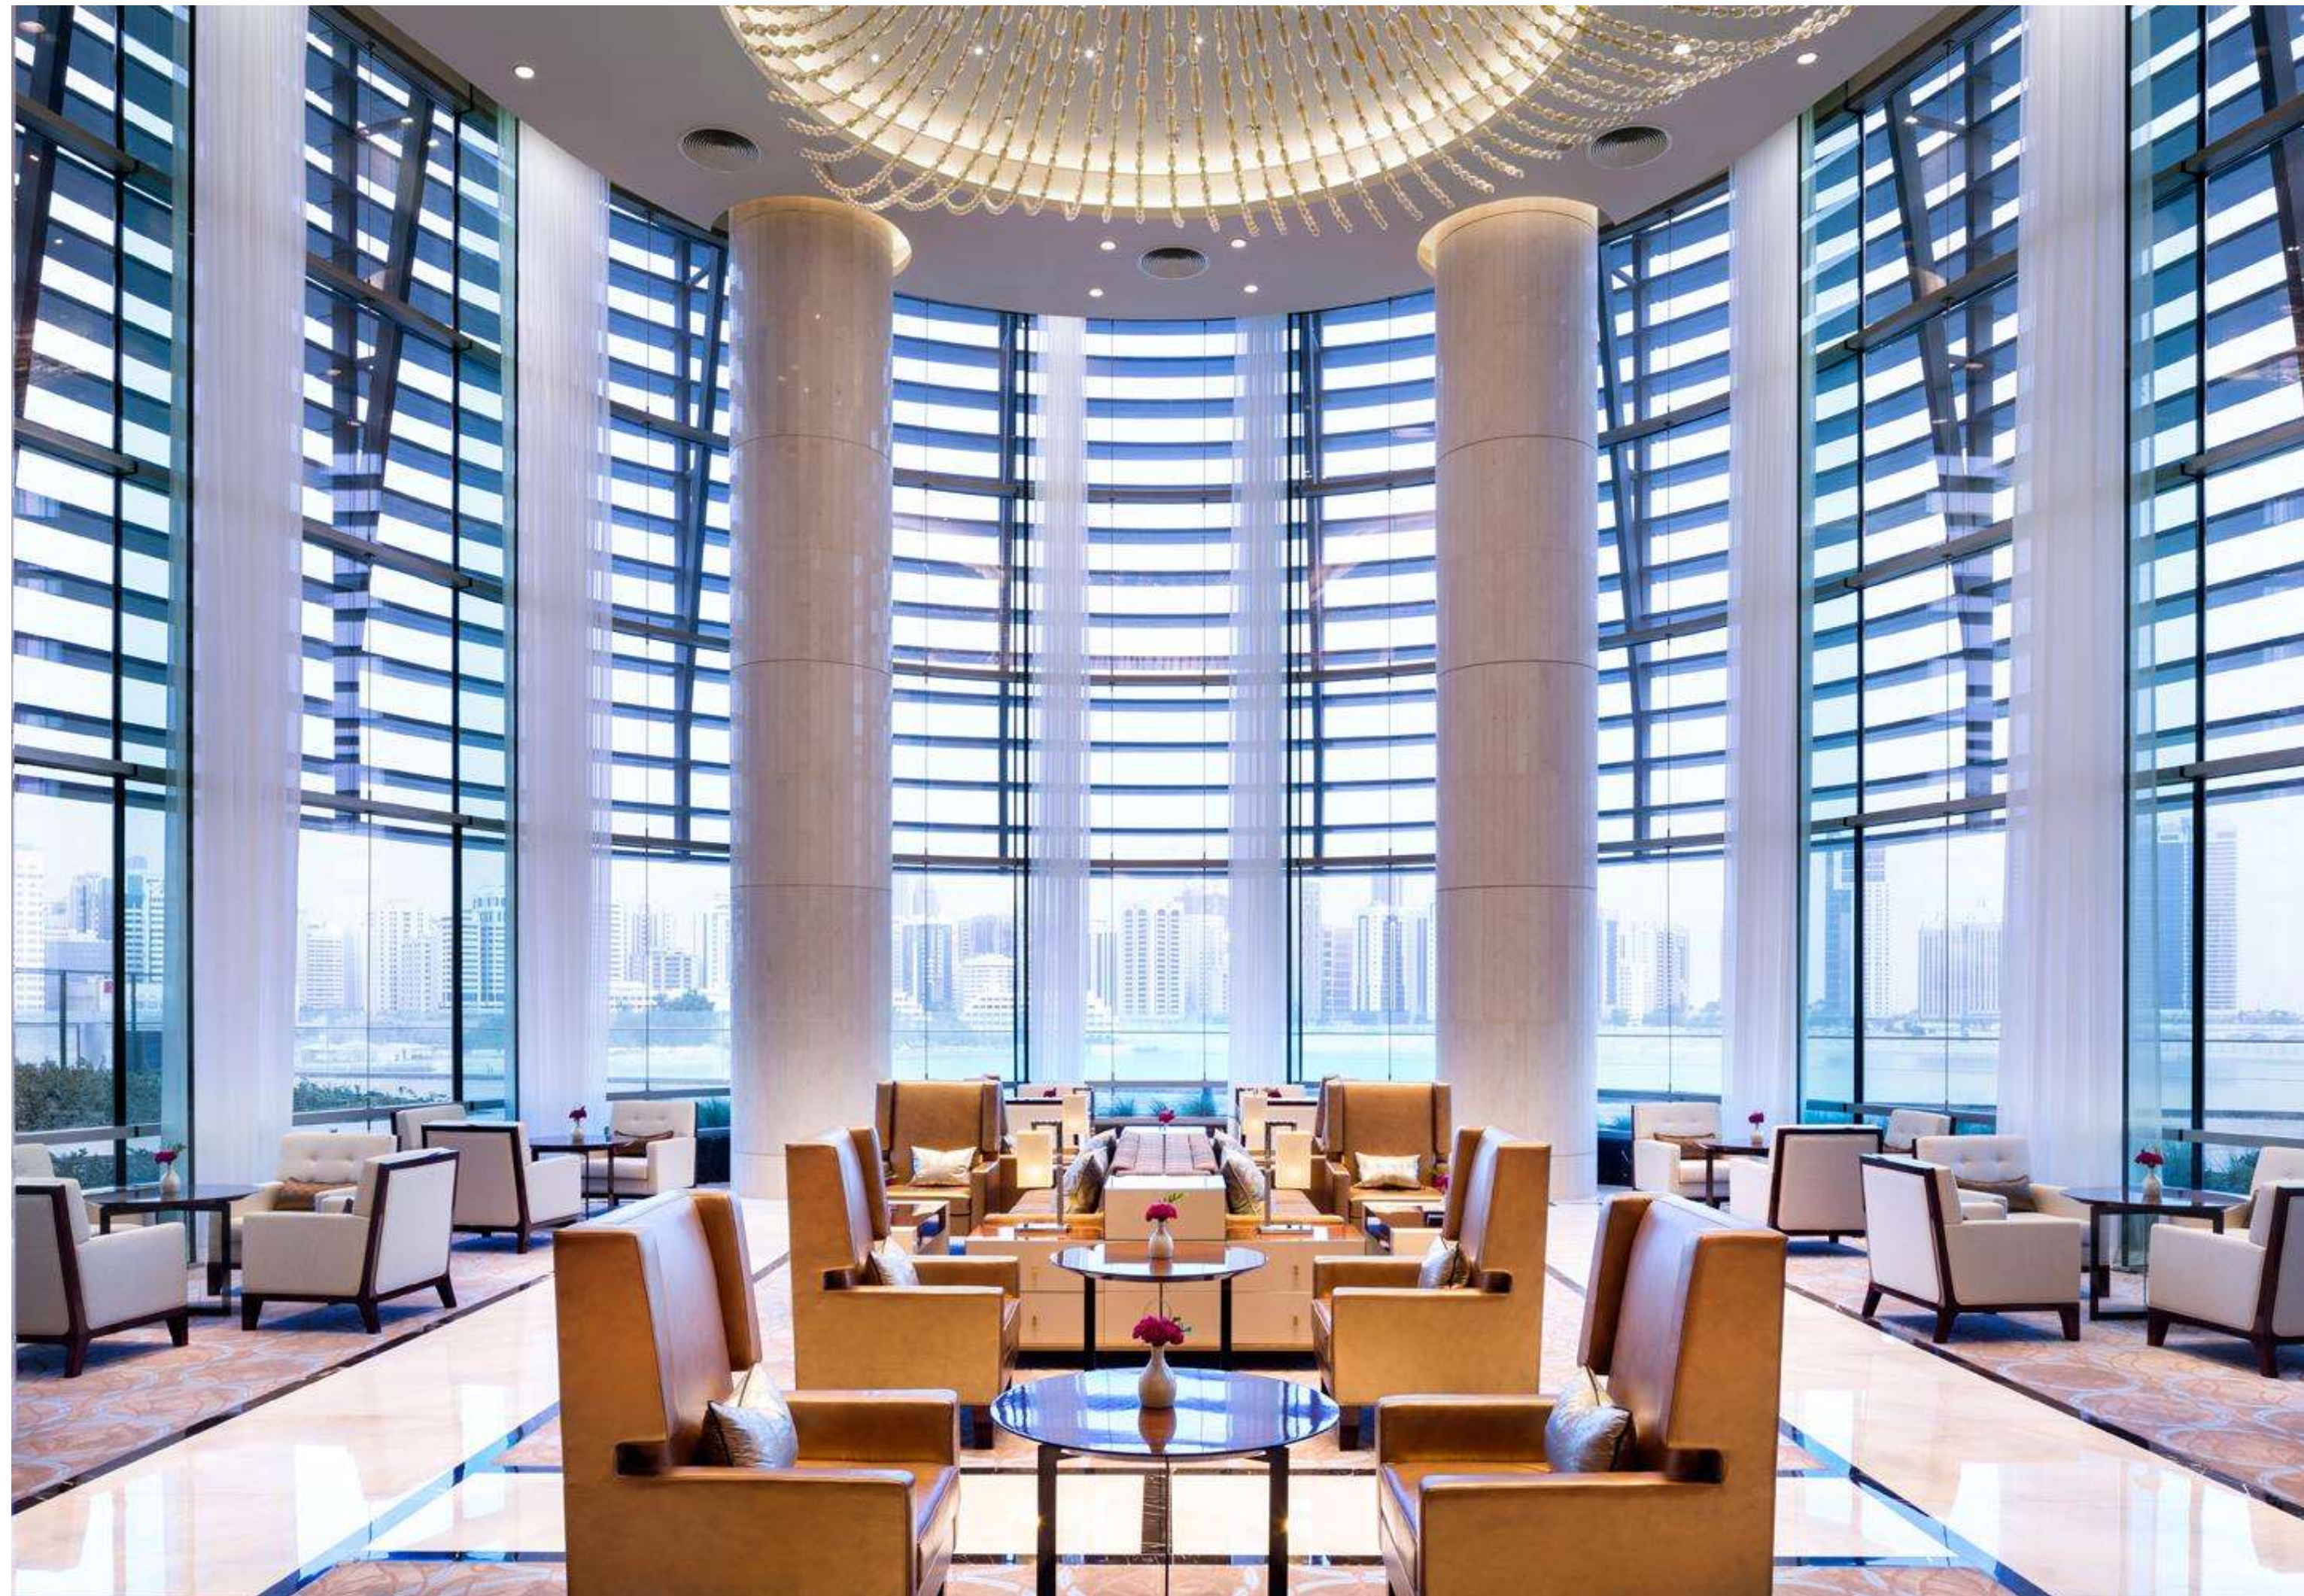

MAJLIS – INTERNATIONAL RESTAURANT AND LOBBY LOUNGE