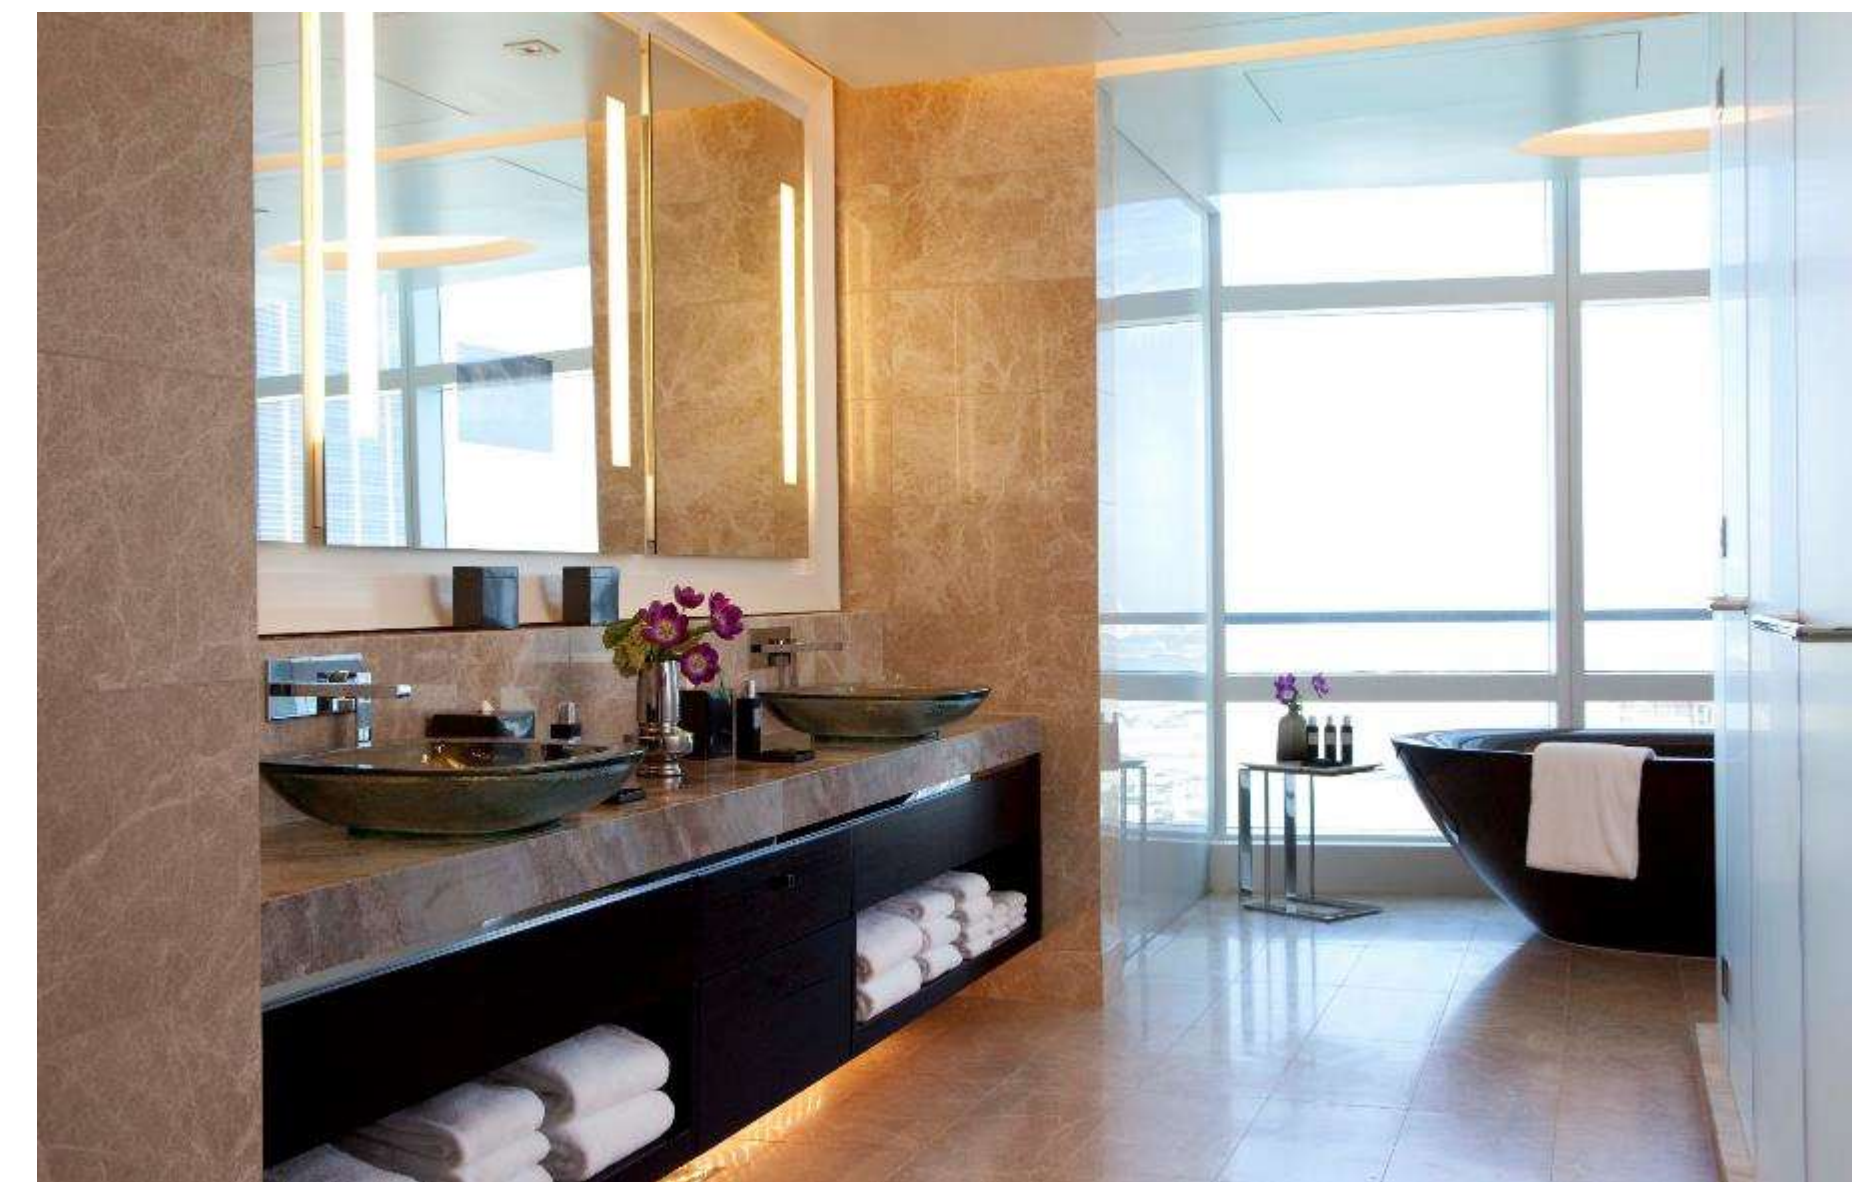

ROYAL TWO BEDROOM SUITE (370 SQM)