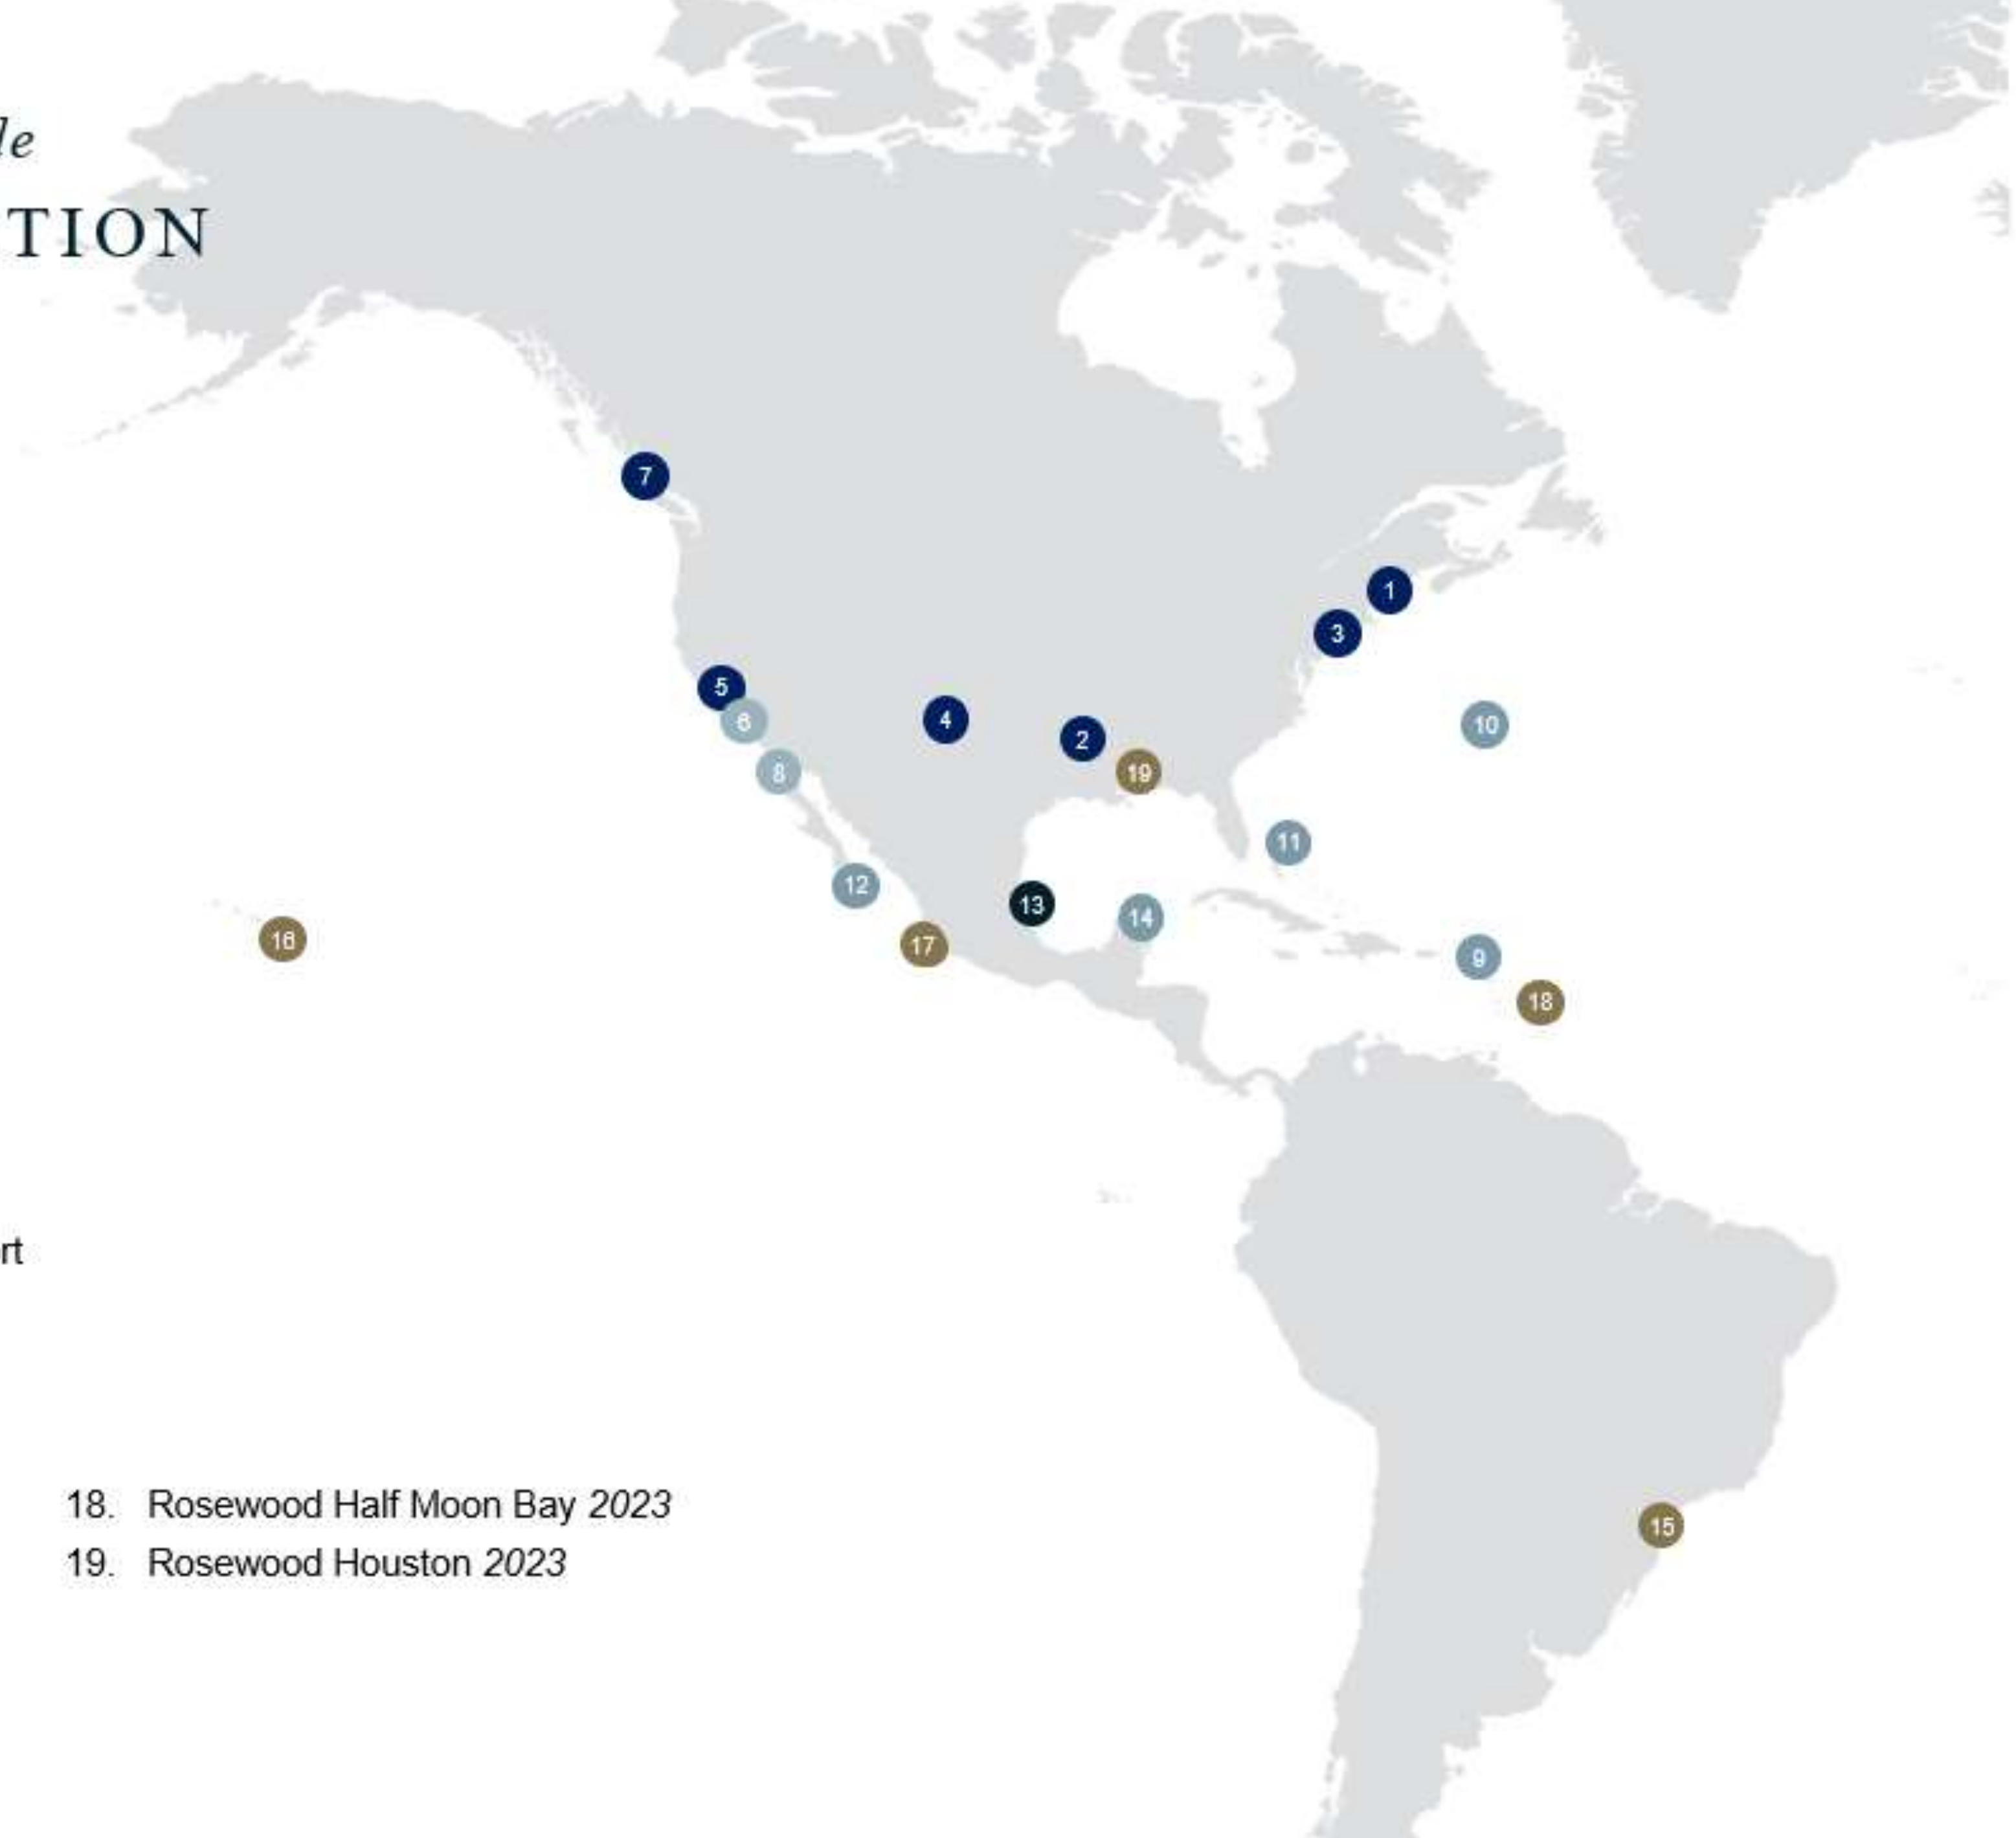

### UNITED STATES / CANADA

1. The Carlyle, A Rosewood Hotel
2. Rosewood Mansion on Turtle Creek®
3. Rosewood Washington, D.C.
4. Rosewood Inn of the Anasazi®
5. Rosewood Sand Hill®
6. Rosewood CordeValle
7. Rosewood Hotel Georgia
8. Rosewood Miramar Beach

### CARRIBEAN & ATLANTIC

9. Rosewood Little Dix Bay® 2019
10. Rosewood Bermuda
11. Rosewood Baha Mar

### MEXICO

12. Las Ventanas Al Paraiso, A Rosewood Resort
13. Rosewood San Miguel De Allende®
14. Rosewood Mayakoba

### FUTURE OPENINGS

15. Rosewood São Paulo 2020
16. Kona Village, A Rosewood Resort 2022
17. Rosewood Mandarin 2023

18. Rosewood Half Moon Bay 2023
19. Rosewood Houston 2023

*28 hotels and resorts worldwide*  
**EUROPE COLLECTION**