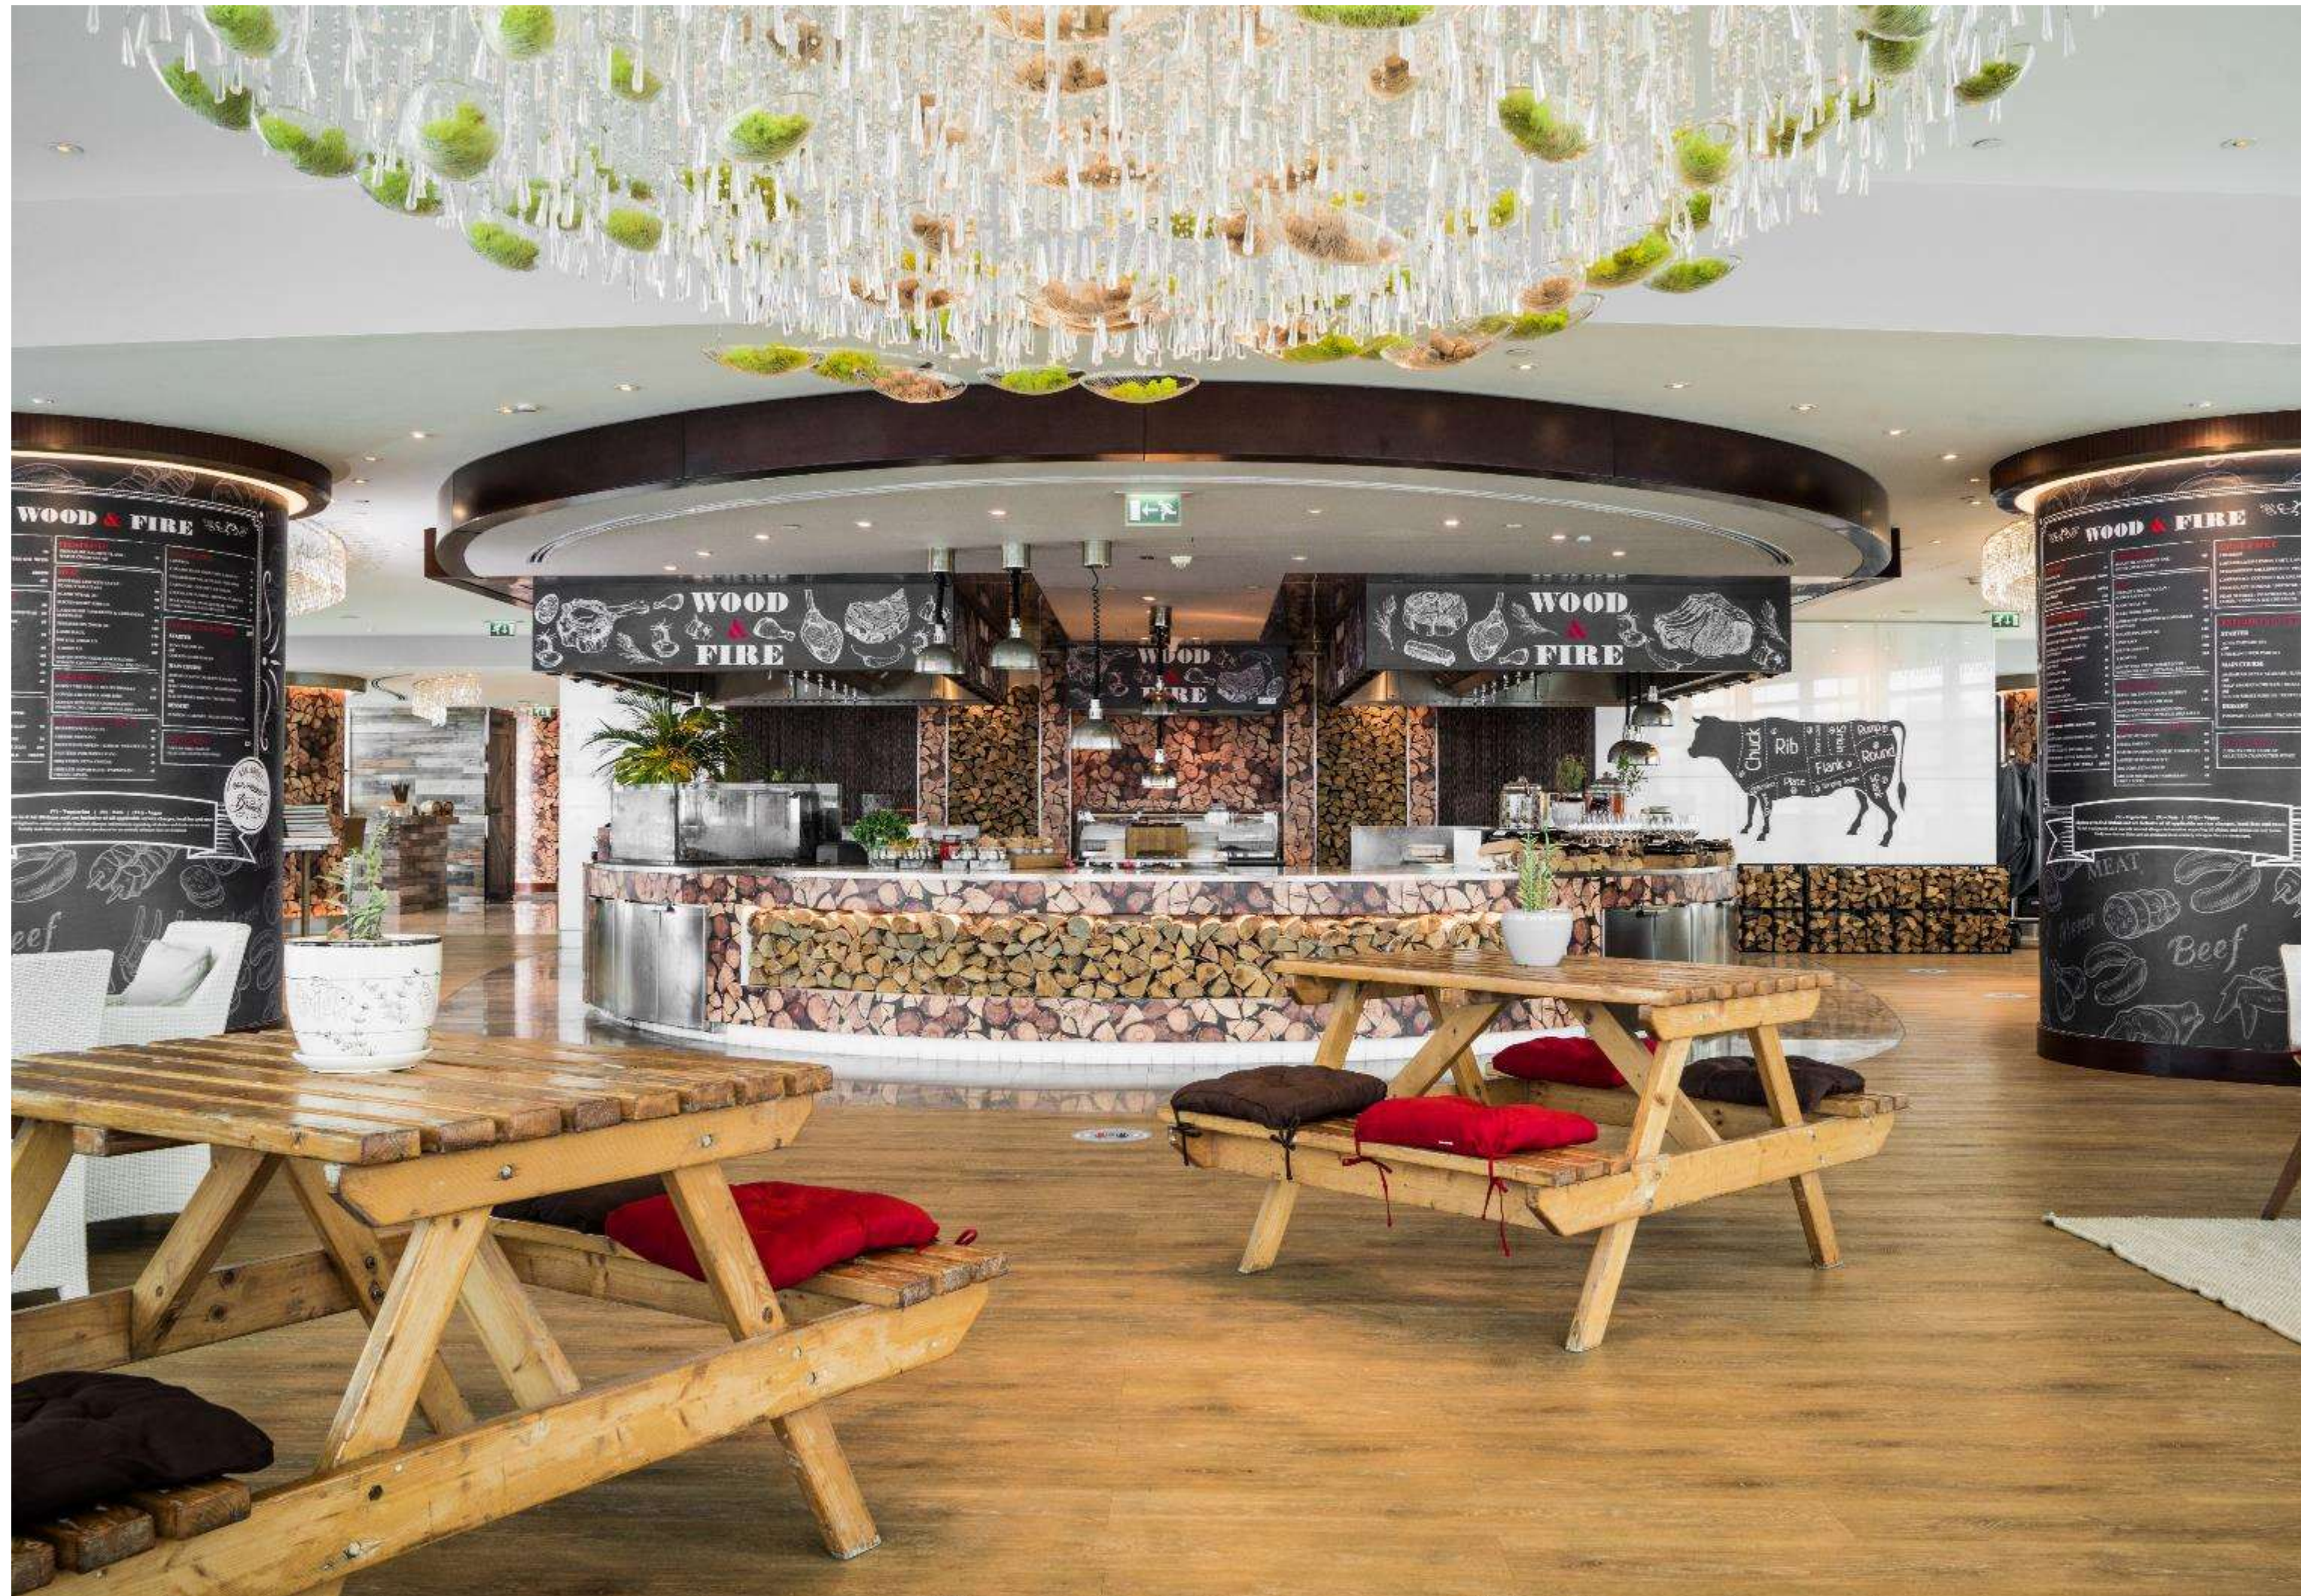

WOOD & FIRE AT AQUA – INTERNATIONAL BBQ RESTAURANT